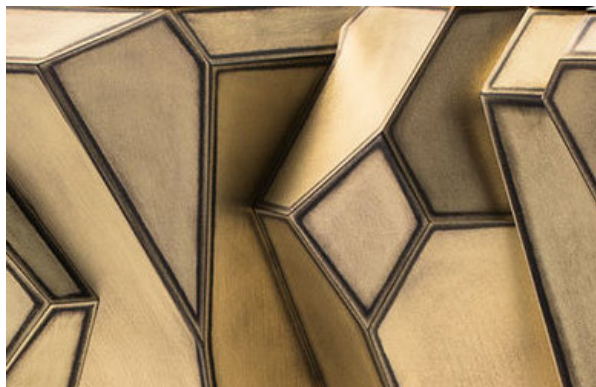

## GARRIDO

«CRYSTAL» CONSOLE, SPAIN, 2018

Bronze-plated metal  
Limited edition of 8 + 2 AP  
Crystal collection  
Signed and numbered  
H 80 x W 105 x D 30 cm  
H 31,51 x W 41,34 x D 11,81 inches

MAISON RAPIN  
7 QUAI DE CONTI, 75006 PARIS