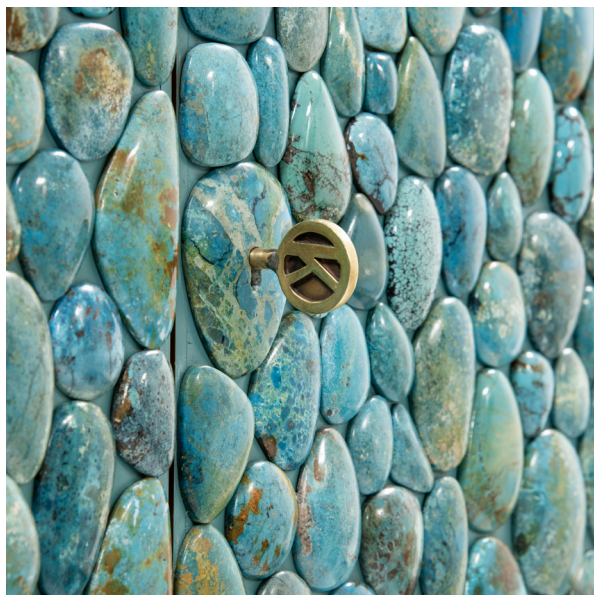

MAISON RAPIN

KAM TIN

TURQUOISE CABINET, FRANCE, 2016

Lacquered wood structure covered with turquoise cabochons, polished brass legs and finish

Unique piece

Signed «KAM TIN»

H 160 x W 110 x D 50 cm

H 62.99 x W 43.31 x D 19.29 inches