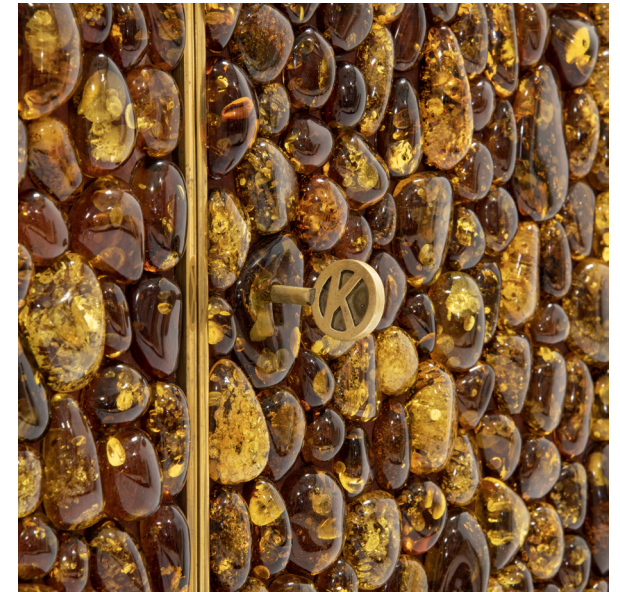

MAISON
RAPIN

KAM TIN

AMBER CABINET, FRANCE, 2012

Wooden structure covered with amber cabochons,
polished brass legs and finish

Unique piece

H 112.5 x W 97 x D 30.5 cm

H 44.29 x W 38.19 x D 12.01 inches

MAISON RAPIN
7 QUAI DE CONTI, 75006 PARIS