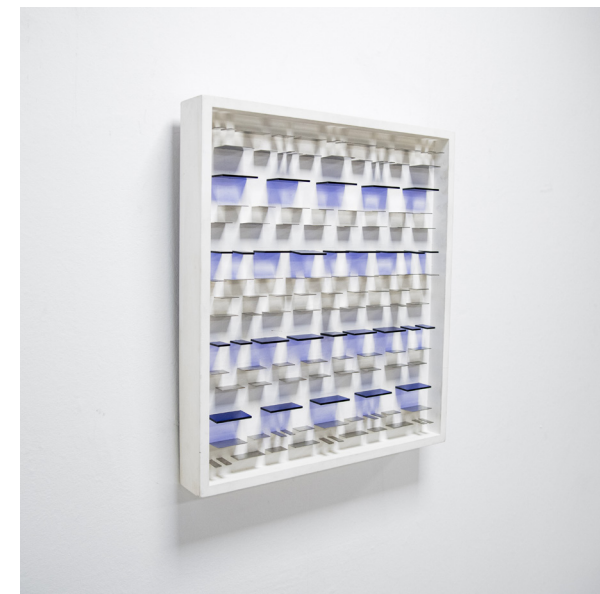

MAISON RAPIN

Marc Cavell (1911-1989)

UNTITLED, FRANCE, 1969

Kinetic painting made with steel blades and colored
plexiglas blades on painted wood
Signed and dated
Unique piece
H 57 x W 51 x D 7 cm
H 22.44 x W 20.1 x D 2.76 inches