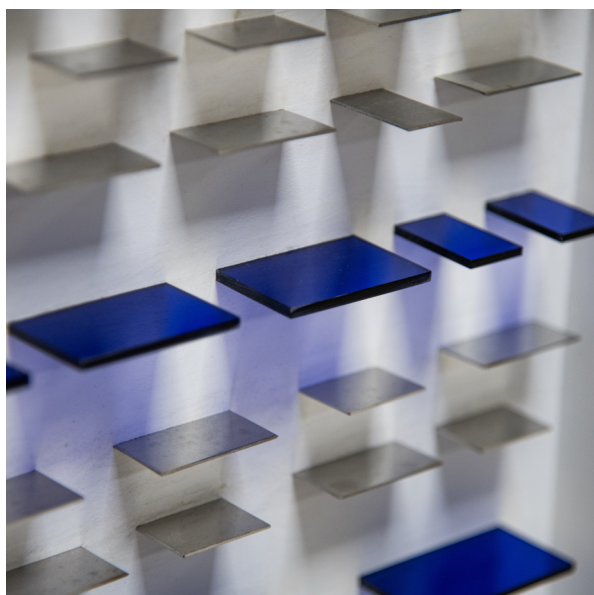

MAISON RAPIN

Marc Cavell (1911-1989)

UNTITLED, FRANCE, 1969

Kinetic painting made with steel blades and colored
plexiglas blades on painted wood
Signed and dated
Unique piece
H 57 x W 51 x D 7 cm
H 22.44 x W 20.1 x D 2.76 inches