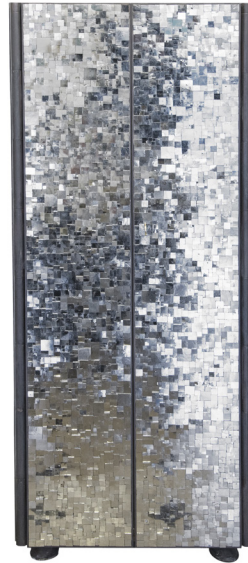

MAISON
RAPIN

KAM TIN

PYRITE CABINET, FRANCE, 2015

Wooden structure covered with natural pyrite, patinated
brass legs and finish
Signed

H 153.5 x W 63.5 x D 27 cm
H 60.43 x W 25 x D 10.63 inches

MAISON RAPIN
7 QUAI DE CONTI, 75006 PARIS