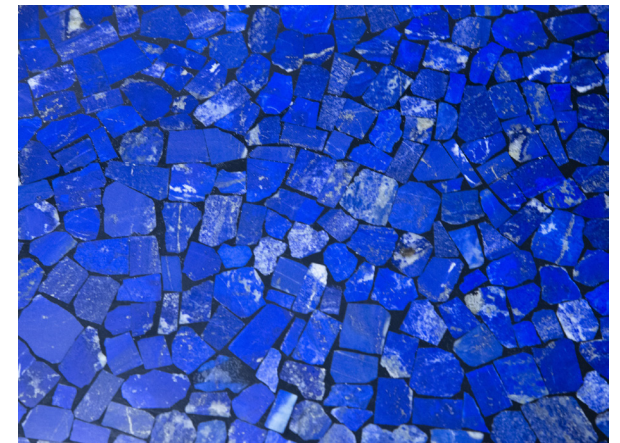

Etienne Allemeersch (1926-2002)

COFFEE TABLE, BELGIUM, CIRCA 1970

Resin top with inlaid lapis lazuli on three
lacquered steel legs
Signed on the side
H 34 x D 118 cm
H 13.39 x D 46.46 inches

MAISON RAPIN
7 QUAI DE CONTI, 75006 PARIS