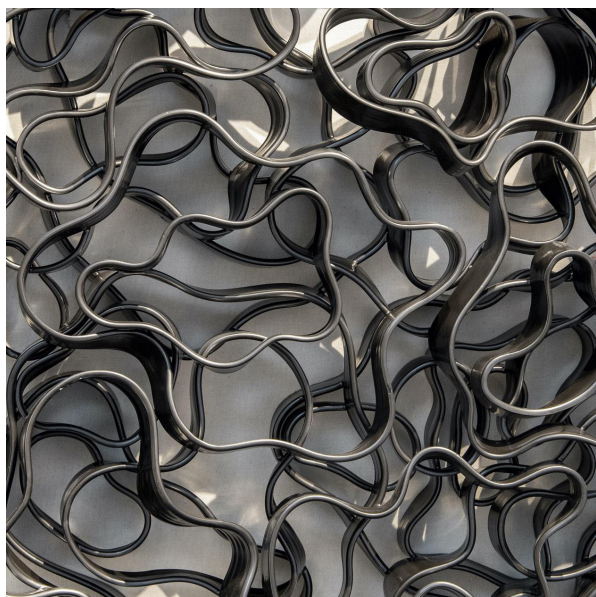

## Ryan Labar

THE FIRST LAYERS OF BLACK, CHINA, 2020

Wall sculpture in Chinese black porcelain, 20 elements  
H 260 x W 210 x D 15 cm  
H 102.36 x W 82.68 x D 5.91 inches

MAISON RAPIN  
7 QUAI DE CONTI, 75006 PARIS