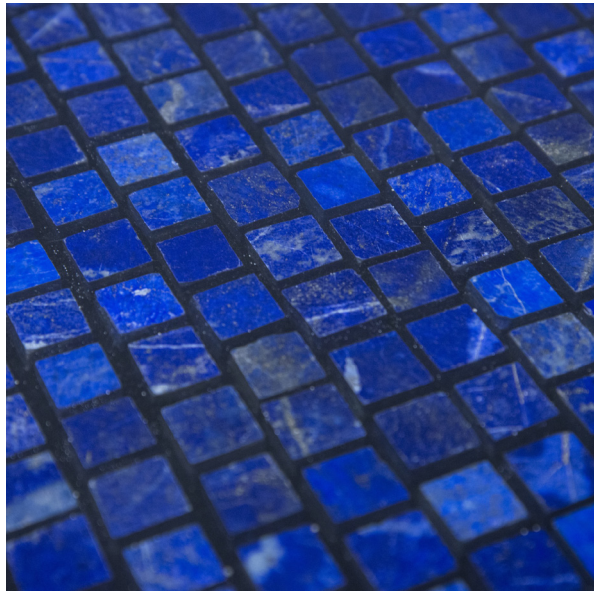

MAISON
RAPIN

Etienne Allemeersch (1926-2002)

COFFEE TABLE, BELGIUM, CIRCA 1970

Resin top plate with inlayed lapis lazuli on two tripod
black lacquered steel legs
Signed
H 34.5 x W 130 x D 80 cm
H 13.58 x W 51.18 x D 31.5 inches