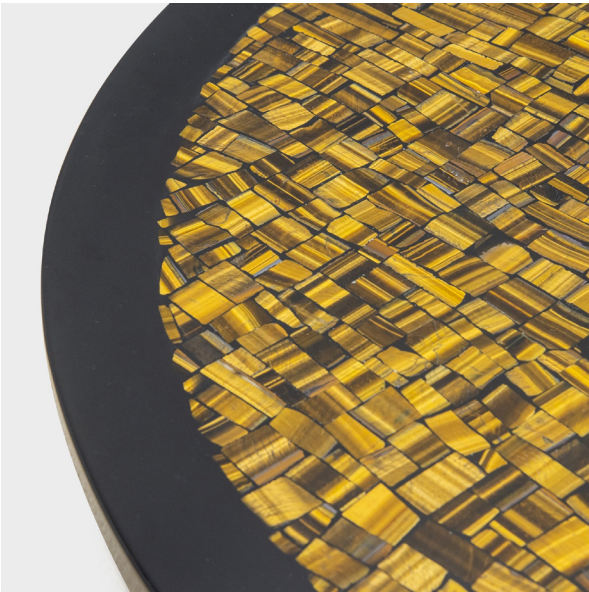

MAISON
RAPIN

Etienne Allemeersch (1926-2002)

TIGER-EYE COFFEE TABLE, BELGIUM, CIRCA 1970

Lacquered resin top with inlaid Tiger-eye on
three tripod feet
Signed «E. Allemeersch»
H 33.5 x D 110 cm
H 13.19 x D 43.31 inches