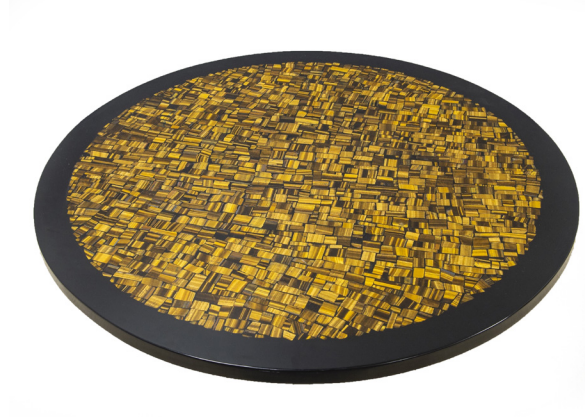

MAISON
RAPIN

Etienne Allemeersch (1926-2002)

TIGER-EYE COFFEE TABLE, BELGIUM, CIRCA 1970

Lacquered resin top with inlaid Tiger-eye on
three tripod feet
Signed «E. Allemeersch»
H 33.5 x D 110 cm
H 13.19 x D 43.31 inches