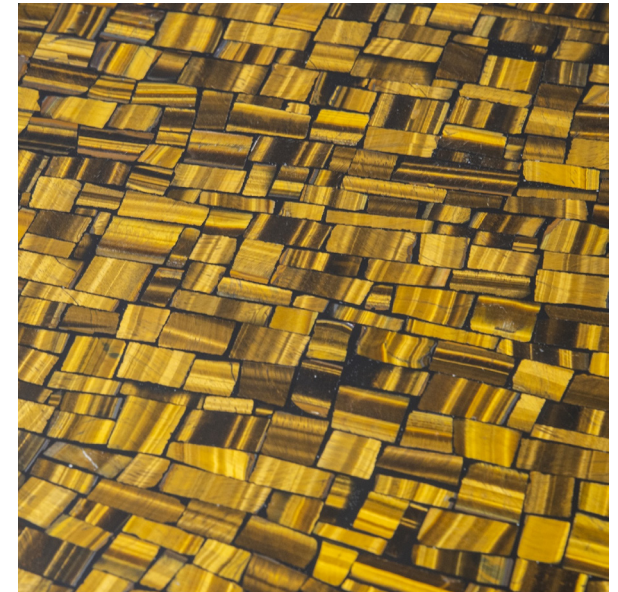

MAISON
RAPIN

Etienne Allemeersch (1926-2002)

TIGER-EYE COFFEE TABLE, BELGIUM, CIRCA 1970

Lacquered resin top with inlaid Tiger-eye on
three tripod feet
Signed «E. Allemeersch»
H 33.5 x D 110 cm
H 13.19 x D 43.31 inches