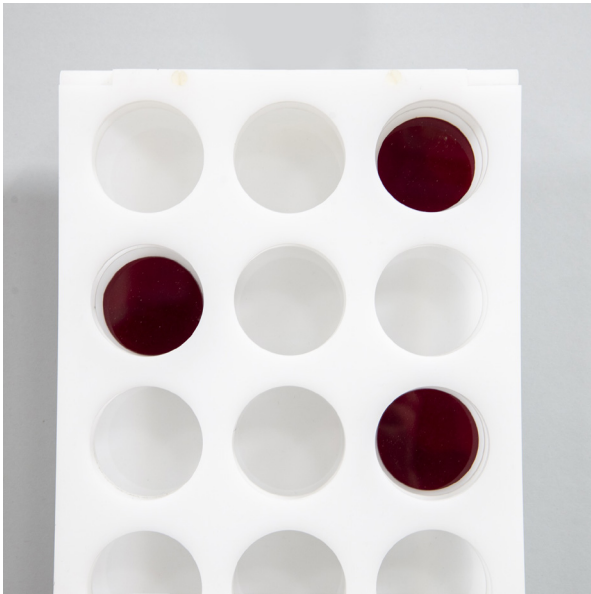

# MAISON RAPIN

---

Marc Cavell (1911-1989)

KINETIC BOARD, FRANCE, CIRCA 1970

White and red plexiglass  
Unique piece  
H 24 x W 44 cm  
H 9.45 x W 17.32 in

MAISON RAPIN  
7 QUAI DE CONTI, 75006 PARIS

+33 (0)1 42 61 24 21  
CONTACT@MAISON-RAPIN.COM  
WWW.MAISON-RAPIN.COM