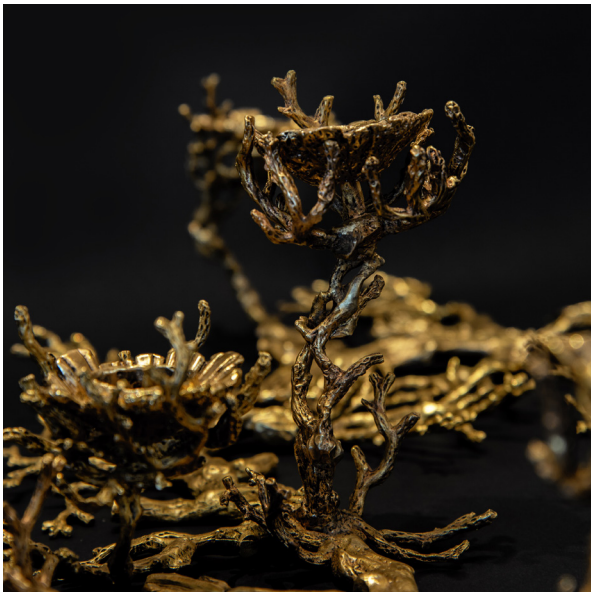

MAISON
RAPIN

Robert Goossens (1927-2016)

CORAL CENTERPIECE, FRANCE, CIRCA 1980

Coral gilded bronze modular centerpiece,
seven candleholders, 5 units

Unique piece

H 14 x W 60 x D 33 cm

H 5.51 x W 23.62 x D 12.99 inches