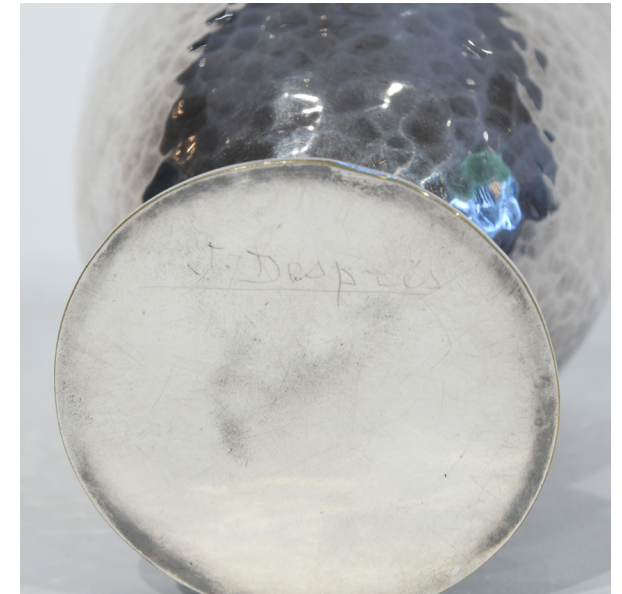

## Jean Després (1889-1980)

PAIR OF CUPS, FRANCE, CIRCA 1950

Silvered hammered metal pair of cups on a base  
adorned with spheres  
Signed underneath  
H 8.5 x D 7.5 cm  
H 3.35 x D 2.95 in

MAISON RAPIN  
7 QUAI DE CONTI, 75006 PARIS