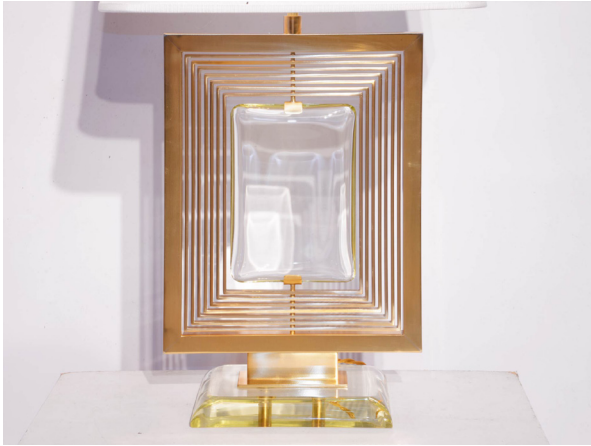

MAISON  
RAPIN

Roberto G. Rida

TABLE LAMP «GIRO 7 NILO», ITALY, 2016

Polished brass and Murano glass structure,  
silk lampshade, the brass and glass elements  
can move to create a graphic effect  
Signed «R.G.Rida»