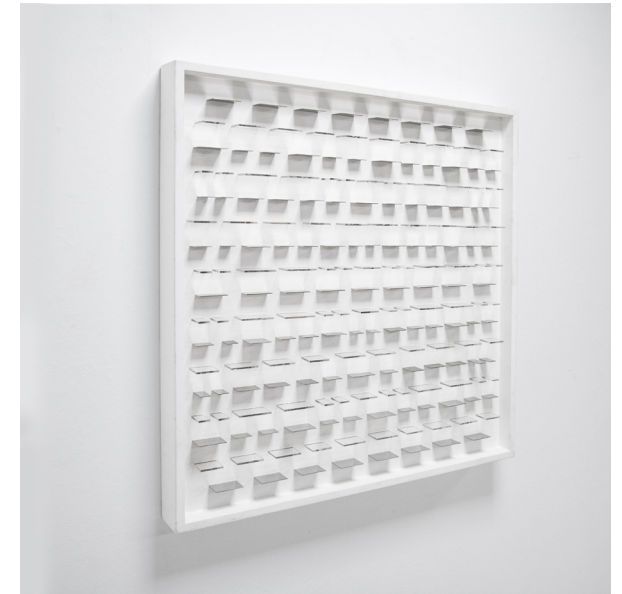

MAISON RAPIN

Marc Cavell (1911-1989)

UNTITLED, FRANCE, 1970

Kinetic painting made of steel and plexiglas blades on
white painted wood
Signed and dated «Cavell 70»
Unique piece
H 78.5 x W 77 cm
H 30.91 x W 30.32 inches