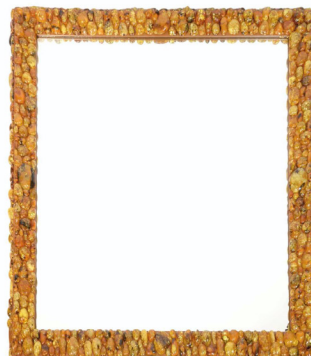

MAISON
RAPIN

KAM TIN

AMBER MIRROR, FRANCE, 2016

Wooden structure covered with amber
cabochons, mirrored glass

Edition of 2

H 94 x W 80 cm

H 37.01 x W 31.5 inches

MAISON RAPIN
7 QUAI DE CONTI, 75006 PARIS