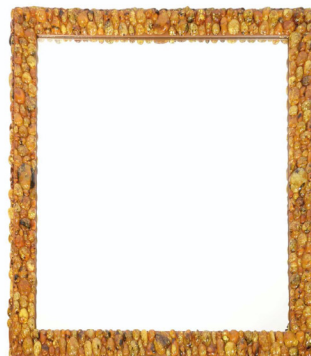

MAISON
RAPIN

KAMTIN

AMBER MIRROR, FRANCE, 2016

Wooden structure covered with amber cabochons,
reflecting glass
Edition of 2
H 94 x W 80 cm
H 37.01 x W 31.5 inches

MAISON RAPIN
7 QUAI DE CONTI, 75006 PARIS