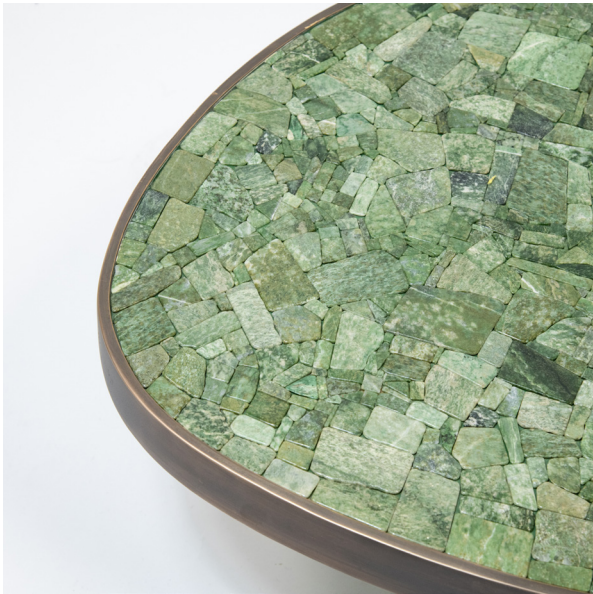

MAISON
RAPIN

KAMTIN

JADE COFFEE TABLE, FRANCE, 2020

Jade mosaic top, bronze and patinated brass
structure

Limited edition of 25

Signed and numbered

H 27 x W 60 x D 48 cm

H 10.63 x W 23.62 x D 18.9 inches