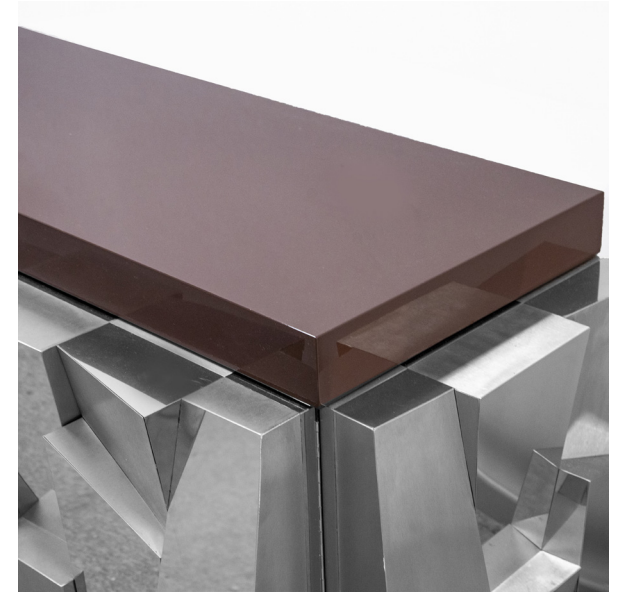

---

MAISON  
RAPIN

---

Paul Evans (1931-1987)

«CITYSCAPE» CABINET, USA, CIRCA 1970

Chrome-plated and brushed steel plates, lacquered  
wood dark brown top  
H 82 x W 152 x D 62 cm  
H 32.28 x W 59.84 x D 24.41 inches