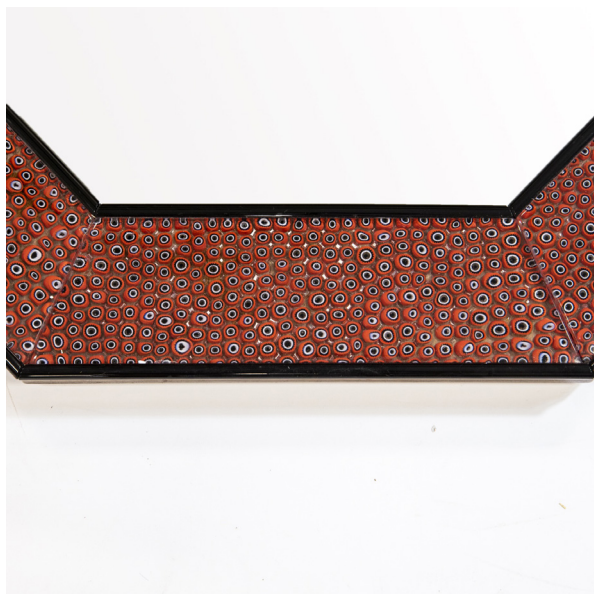

---

MAISON  
RAPIN

---

Venini

MIRROR, ITALY, 1989

Murrine Murano glass octogonal frame,  
mirrored glass

Signed and dated Venini 1989

H 100 x W 70 cm