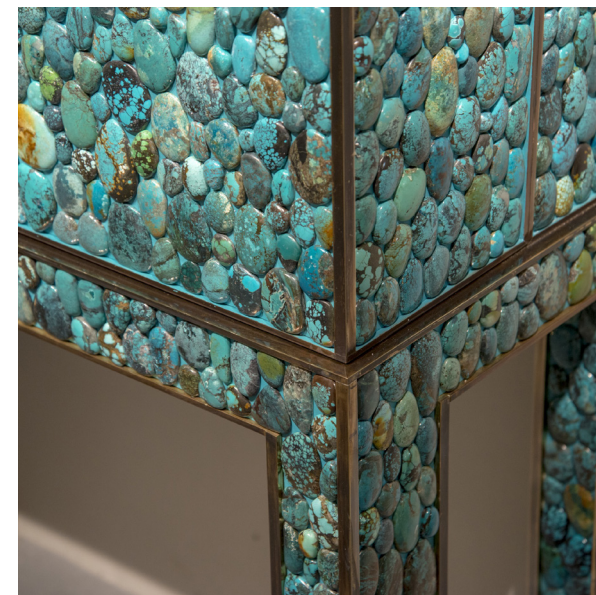

MAISON RAPIN

KAM TIN

TURQUOISE BAR CABINET, FRANCE, 2019

Wooden structure covered with turquoise
cabochons, patinated brass finish
Inside gold plated with gold leaves.
Signed «K» on the key
H 162 x W 95 x D 43 cm
H 63.78 x W 37.40 x D 16.93 inches