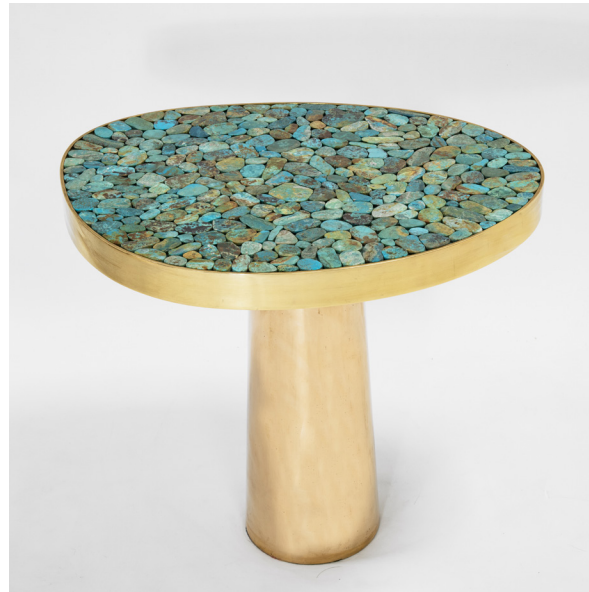

MAISON RAPIN

KAMTIN

TURQUOISE SIDE TABLE, FRANCE, 2017

Turquoise marquetrie top on polished bronze and
brass structure

Unique piece

H 58 x W 65 x D 54 cm

H 22.84 x W 25.59 x D 21.26 inches

MAISON RAPIN
7 QUAI DE CONTI, 75006 PARIS