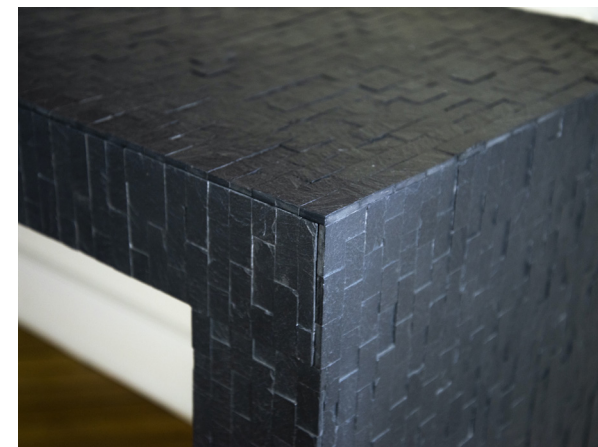

MAISON
RAPIN

Etienne Allemeersch (1926-2002)

CONSOLE, BELGIUM, CIRCA 1970

Wooden structure covered with a slates marquetry,
two drawers on the front
H 75 x W 176 x D 47 cm
H 29.53 x W 69.29 x D 18.5 inches