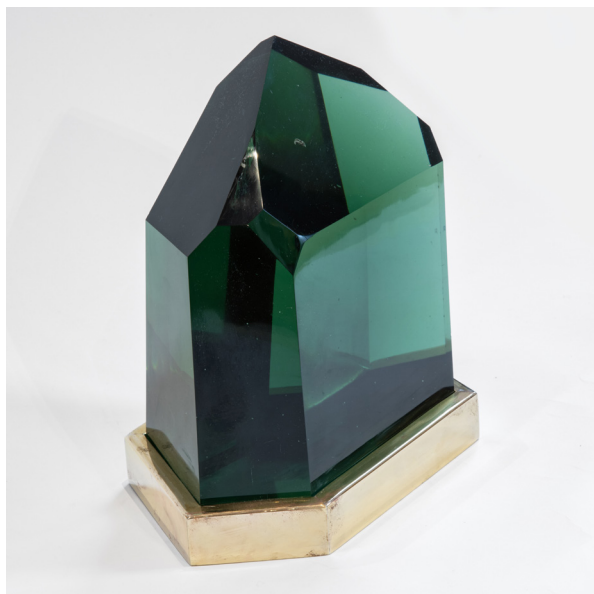

MAISON
RAPIN

Italian Work

GLASS SCULPTURE, ITALY, CIRCA 1960

Green glass sculpture on a gilded brass base

H 24 x W 25 x D 15 cm

H 9.45 x W 9.84 x D 5.91 in

MAISON RAPIN
7 QUAI DE CONTI, 75006 PARIS

+33 (0)1 42 61 24 21
CONTACT@MAISON-RAPIN.COM
WWW.MAISON-RAPIN.COM