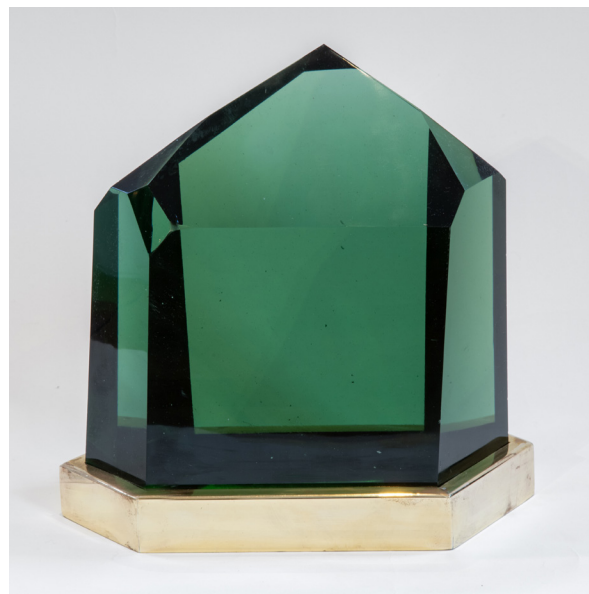

MAISON
RAPIN

Italian Work

GLASS SCULPTURE, ITALY, CIRCA 1960

Green glass sculpture on a gilded brass base

H 24 x W 25 x D 15 cm

H 9.45 x W 9.84 x D 5.91 in

MAISON RAPIN
7 QUAI DE CONTI, 75006 PARIS

+33 (0)1 42 61 24 21
CONTACT@MAISON-RAPIN.COM
WWW.MAISON-RAPIN.COM