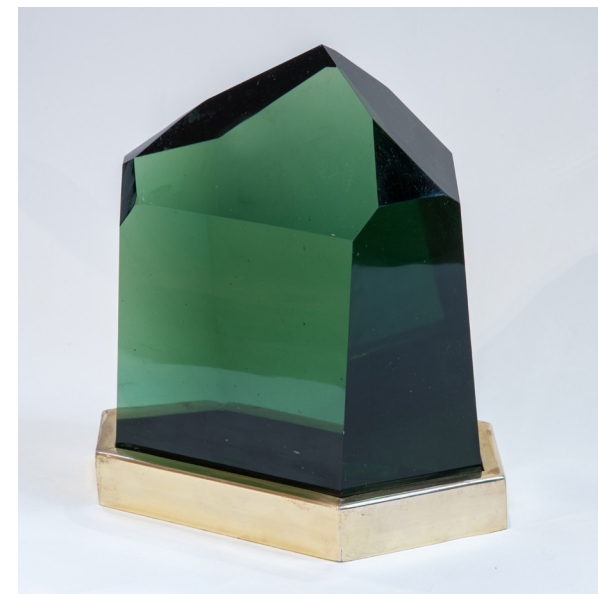

MAISON
RAPIN

Italian Work

GLASS SCULPTURE, ITALY, CIRCA 1960

Green glass sculpture on a gilded brass base

H 24 x W 25 x D 15 cm

H 9.45 x W 9.84 x D 5.91 in

MAISON RAPIN
7 QUAI DE CONTI, 75006 PARIS

+33 (0)1 42 61 24 21
CONTACT@MAISON-RAPIN.COM
WWW.MAISON-RAPIN.COM