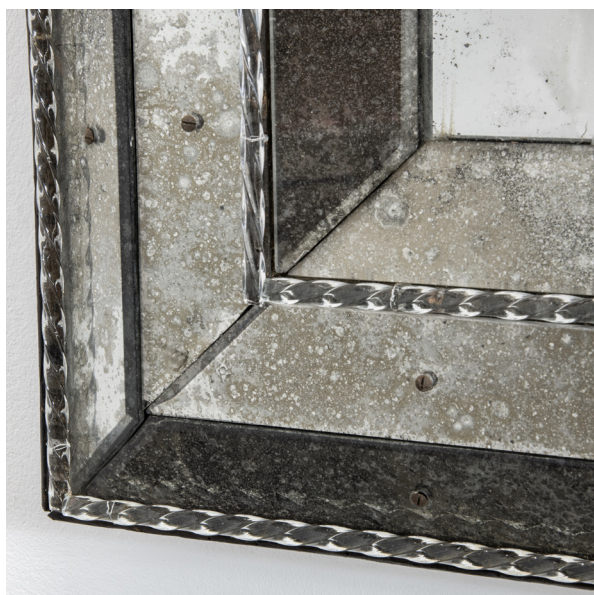

## Serge Roche (1898-1988)

MIRROR, FRANCE, CIRCA 1940

Mirror made of mercury-backed mirrored glass and  
sculpted glass on a wooden frame

H 115 x W 96 cm

H 45.3 x W 37.8 inches

MAISON RAPIN  
7 QUAI DE CONTI, 75006 PARIS