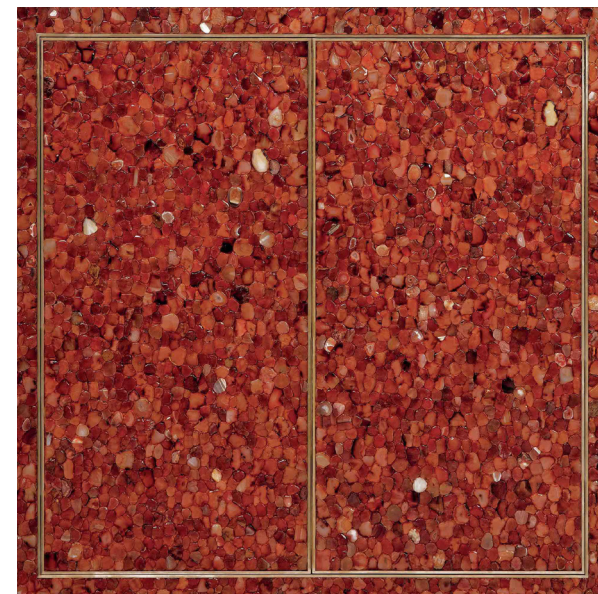

---

MAISON  
RAPIN

---

KAMTIN

AGATE CABINET, FRANCE, 2012

Wooden structure covered with agate marquetry,  
polished brass legs and finish

Stamped «K» on the key

Unique piece