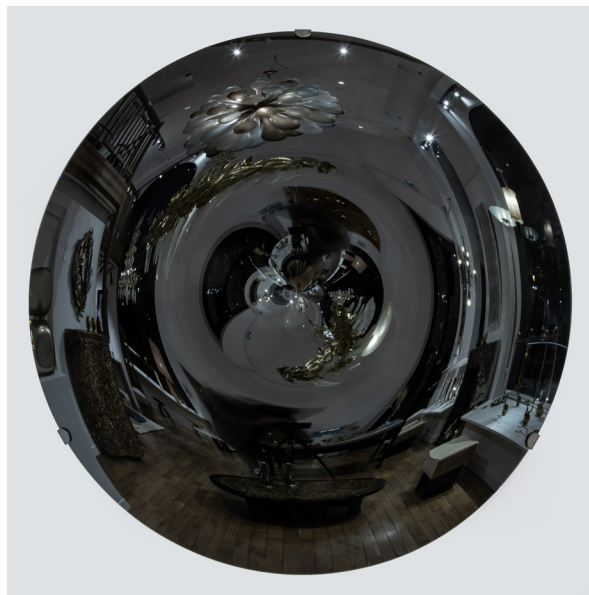

MAISON
RAPIN

Foddis & Baisi

ASTRONAVE NERO, ITALY, 2023

Colored mirrored glass sculpted on a polished
brass structure
Limited edition Maison Rapin
Diameter 192 cm / 75.59 inches

MAISON RAPIN
7 QUAI DE CONTI, 75006 PARIS