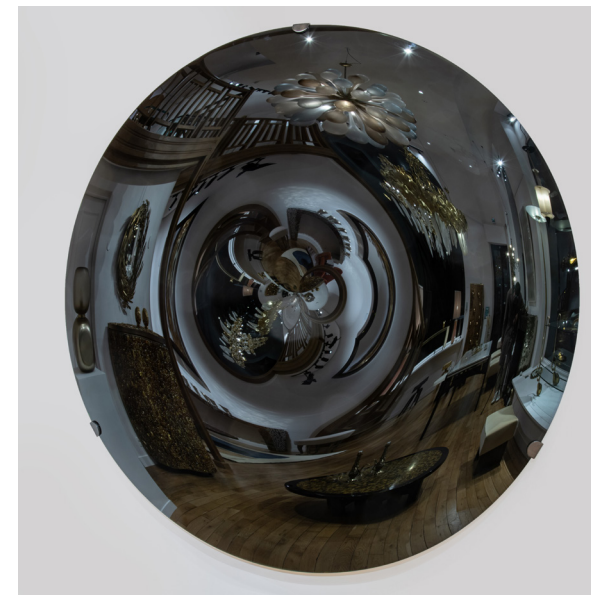

MAISON
RAPIN

Foddis & Baisi

ASTRONAVE NERO, ITALY, 2023

Colored mirrored glass sculpted on a polished
brass structure
Limited edition Maison Rapin
Diameter 192 cm / 75.59 inches

MAISON RAPIN
7 QUAI DE CONTI, 75006 PARIS