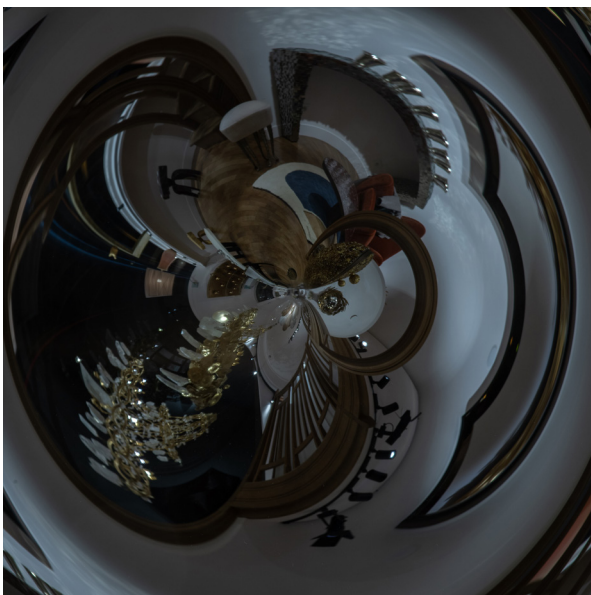

MAISON
RAPIN

Foddis & Baisi

ASTRONAVE NERO, ITALY, 2023

Colored mirrored glass sculpted on a polished
brass structure
Limited edition Maison Rapin
Diameter 192 cm / 75.59 inches

MAISON RAPIN
7 QUAI DE CONTI, 75006 PARIS