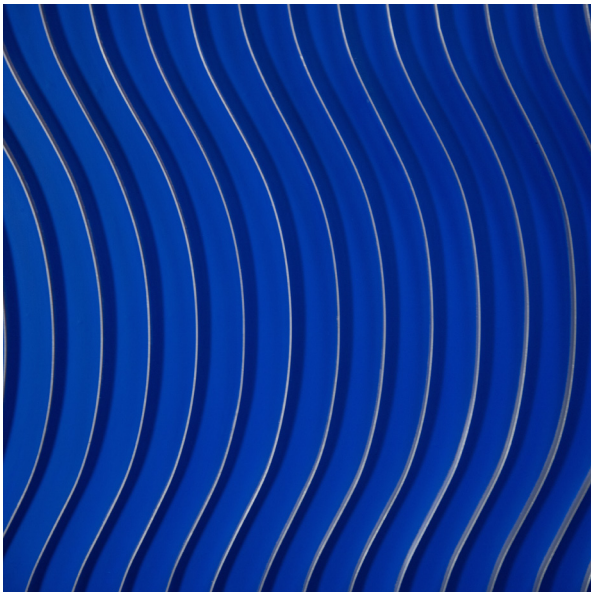

MAISON
RAPIN

Marc Cavell (1911-1989)

«BLUE SINUSOID», FRANCE, 1972

Kinetic painting made with blue painted wood
and inlaid steel blades

Unique piece

Signed and dated at the back

H 124 x W 103.5 cm

H 48.82 x W 40.75 inches