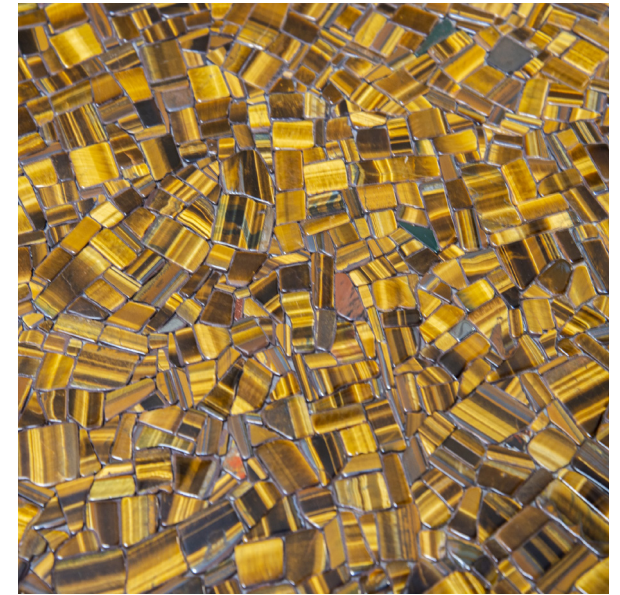

MAISON
RAPIN

KAM TIN

TIGER'S EYE SIDE TABLE, FRANCE, 2015

Gilded bronze and brass structure, tiger-eye marquetry top

Limited edition of 25 pieces, stamped KAM TIN and numbered 13/25

H 27 x W 59.5 x D 48.5 cm