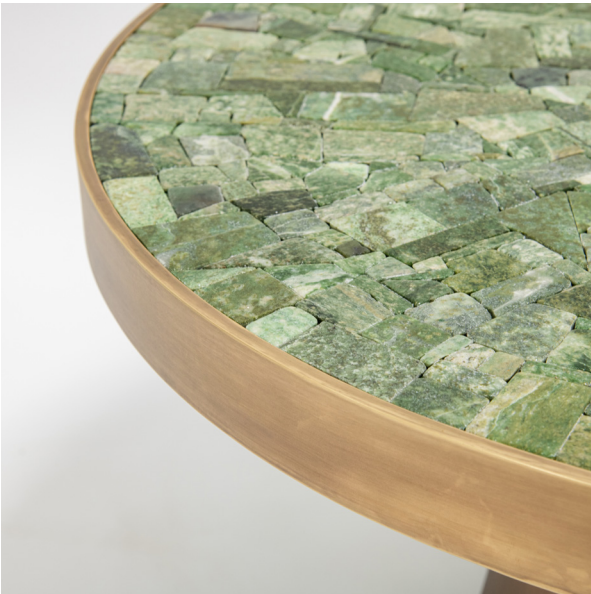

MAISON
RAPIN

KAM TIN

COFFEE TABLE, FRANCE, 2024

Natural jade mosaic top,
bronze and patinated brass structure
Unique piece

H 34.5 x D 60 cm
H 13.58 x D 23.62 cm

MAISON RAPIN
7 QUAI DE CONTI, 75006 PARIS

+33 (0)1 42 61 24 21
CONTACT@MAISON-RAPIN.COM
WWW.MAISON-RAPIN.COM