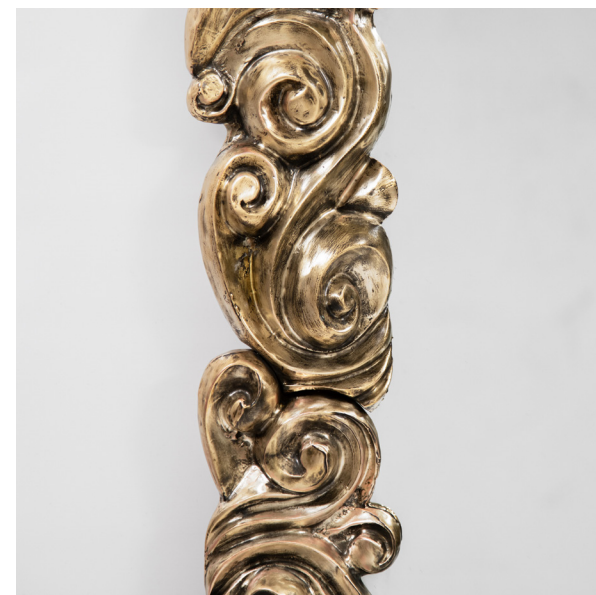

## Robert Goossens (1927-2016)

ARABESQUE MIRROR, FRANCE, CIRCA 1975

Large copper frame, reflecting glass

Signed

H 203 x W 131 cm

H 79.92 x W 51.57 inches

MAISON RAPIN  
7 QUAI DE CONTI, 75006 PARIS

+33 (0)1 42 61 24 21  
CONTACT@MAISON-RAPIN.COM  
WWW.MAISON-RAPIN.COM