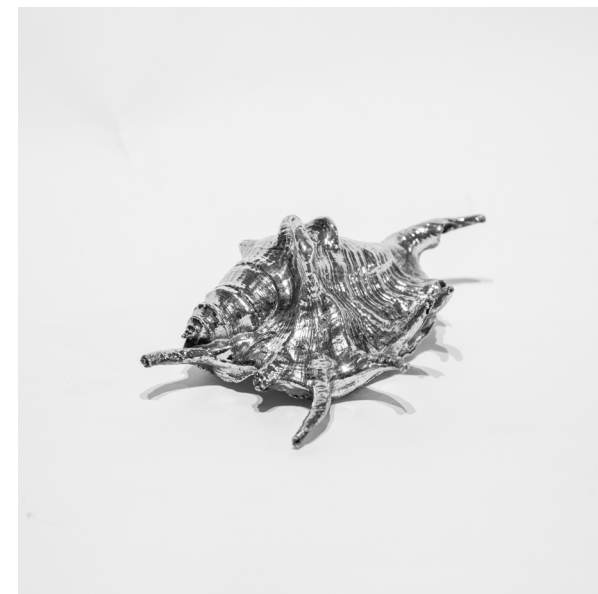

MAISON RAPIN

Italian Work

SEA SHELL, ITALY, CIRCA 1950

Silver plated seashell
H 6 x W 16 x D 11 cm
H 2.36 x W 6.30 x D 4.33 inches

MAISON RAPIN
7 QUAI DE CONTI, 75006 PARIS

+33 (0)1 42 61 24 21
CONTACT@MAISON-RAPIN.COM
WWW.MAISON-RAPIN.COM