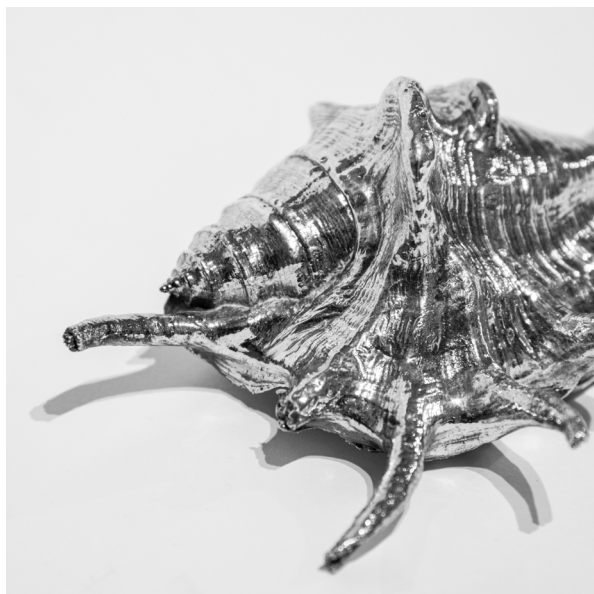

MAISON RAPIN

Italian Work

SEA SHELL, ITALY, CIRCA 1950

Silver plated seashell
H 6 x W 16 x D 11 cm
H 2.36 x W 6.30 x D 4.33 inches

MAISON RAPIN
7 QUAI DE CONTI, 75006 PARIS

+33 (0)1 42 61 24 21
CONTACT@MAISON-RAPIN.COM
WWW.MAISON-RAPIN.COM