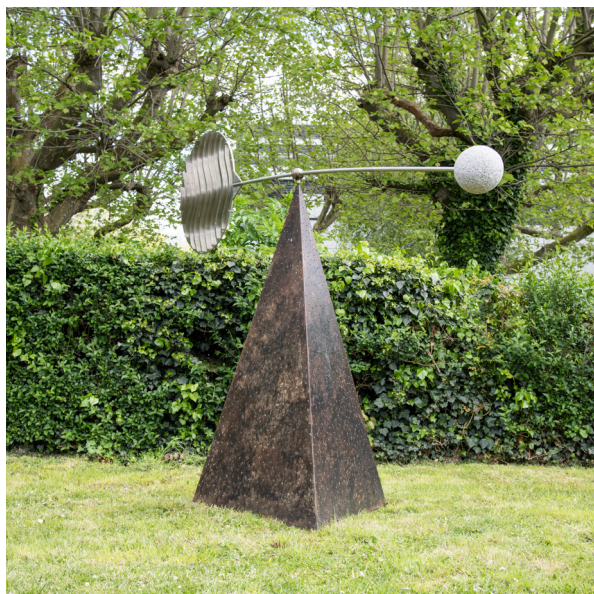

MAISON RAPIN

Marc Cavell (1911-1989)

STABILE, FRANCE, CIRCA 1960

Geometrical outdoor sculpture made with metal and stone

Base: H 177 x 105 x 105 cm / H 69.7 x 41.3 x 41.3 inches

Maximum length: 290 cm / 114.2 inches