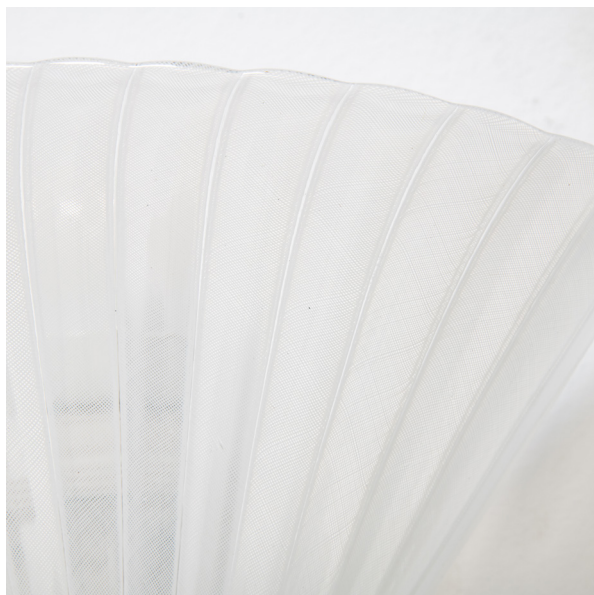

MAISON
RAPIN

Venini

PAIR OF SCONCES, ITALY, CIRCA 1950

Pair of fan-shaped sconces in Murano glass 'mezza filigrana'

H 25 x W 27 x D 14 cm

H 9.84 x W 10.63 x D 5.51 inches

MAISON RAPIN
7 QUAI DE CONTI, 75006 PARIS