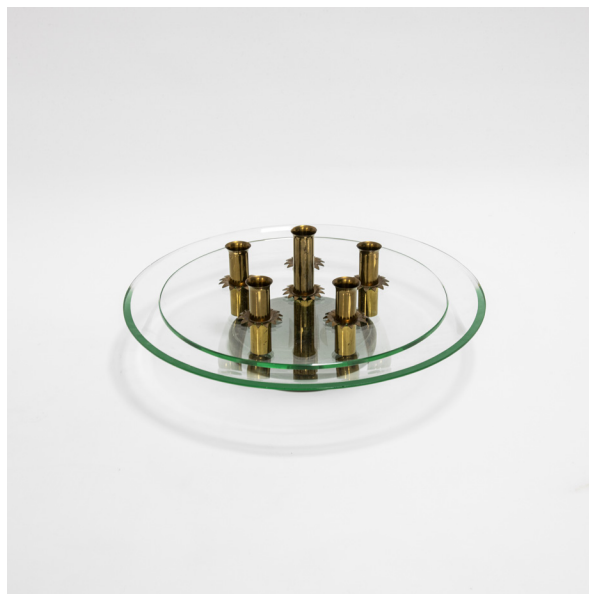

MAISON RAPIN

Fontana Arte

CENTERPIECE, ITALY, CIRCA 1950-1960

Centerpiece composed of two round crystal plates
with 6 integrated candle holders, and a round
wooden base.

H 15 x D 36

H 5.91 x D 14.17 in

MAISON RAPIN
7 QUAI DE CONTI, 75006 PARIS