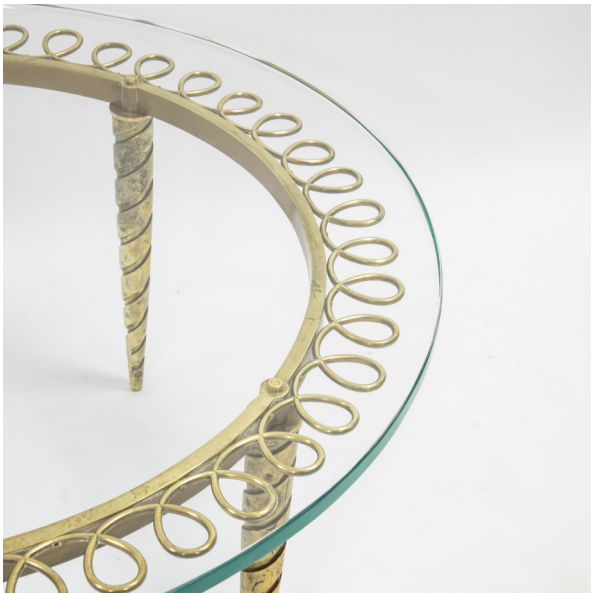

## Italian Work

COFFEE TABLE, ITALY, CIRCA 1950

Brass structure, spiral-shaped legs, round glass top.

H 46 x D 94

H 18.11 x D 37.01 in

MAISON RAPIN  
7 QUAI DE CONTI, 75006 PARIS

+33 (0)1 42 61 24 21  
CONTACT@MAISON-RAPIN.COM  
WWW.MAISON-RAPIN.COM