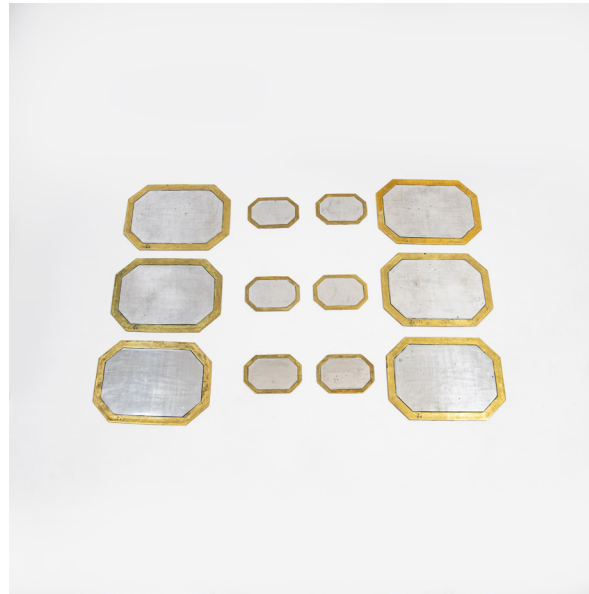

## David Marshall

COASTERS AND 6 PLACEMATS, SCOTLAND, CIRCA 1980

Octagonal set of 6 coasters and 6 placemats in  
aluminum and brass.

Signed.

6 placemats : 46 x 33 cm / 18.11 x 12.99 in

6 coasters : 22 x 15 cm / 8.66 x 5.91 in