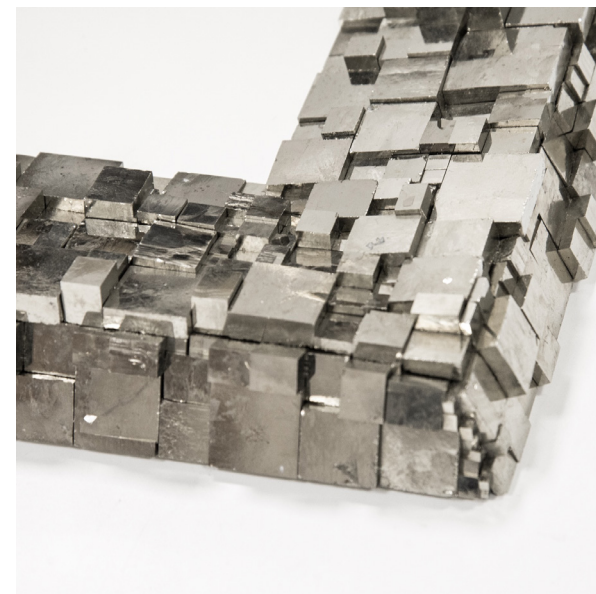

---

MAISON  
RAPIN

---

## KAM TIN

PYRITE MIRROR, FRANCE, 2021

Rectangular wooden frame covered with natural pyrite,  
reflecting glass  
H 80 x W 62 x D 5 cm  
H 31.5 x W 24.41 x D 1.97 inches

MAISON RAPIN  
7 QUAI DE CONTI, 75006 PARIS