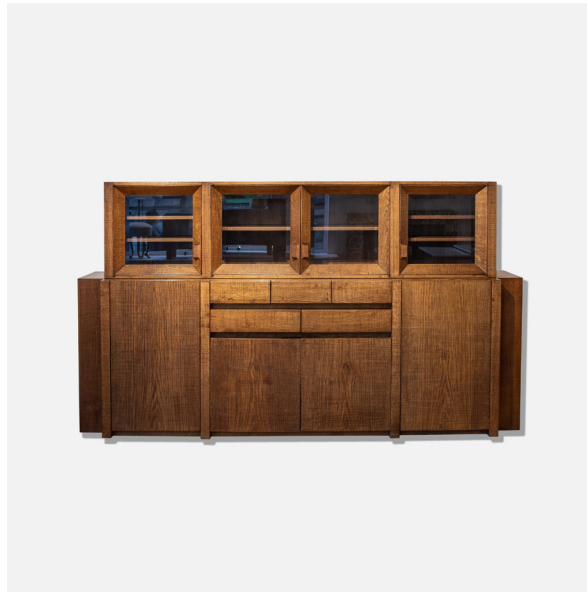

MAISON  
RAPIN

## Giuseppe Rivadossi

CABINET, ITALY, CIRCA 1970

Two-part oak wood cabinet: sideboard with drawers and  
showcase on top  
Signed «Officina Rivadossi»  
H 154 x L 261,5 x P 49,5 cm  
H 60.63 x W 102.95 x D 19.49 inches