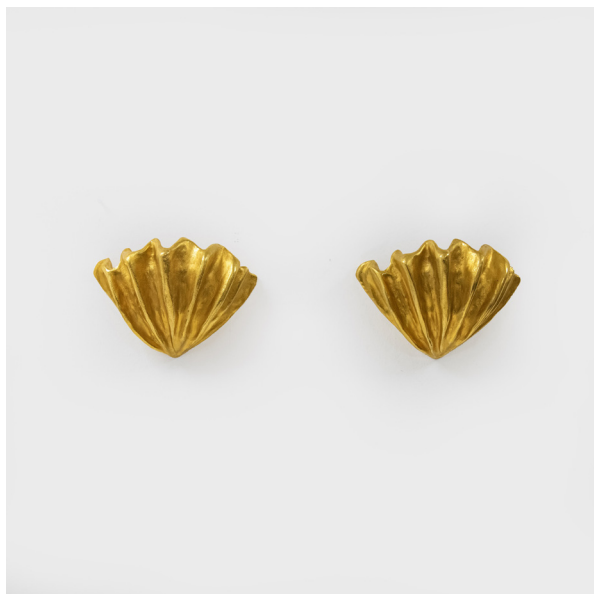

MAISON
RAPIN

Robert Goossens (1927-2016)

WALL LIGHT, FRANCE, CIRCA 1980

Shell-shaped wall lamp in gilded bronze

H 26 x W 38 x D 17 cm

H 10.24 x W 16.96 x D 9.69 in

MAISON RAPIN
7 QUAI DE CONTI, 75006 PARIS

+33 (0)1 42 61 24 21
CONTACT@MAISON-RAPIN.COM
WWW.MAISON-RAPIN.COM
