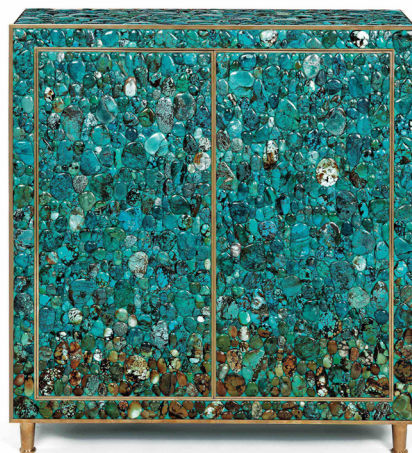

MAISON
RAPIN

KAMTIN

TURQUOISE CABINET, FRANCE, 2014

Wooden structure covered with turquoise cabochons,
polished brass finish

Unique piece

Stamped «K»

H 112.5 x W 97 x D 30.5 cm

H 44.29 x W 38.19 x D 12.01 inches