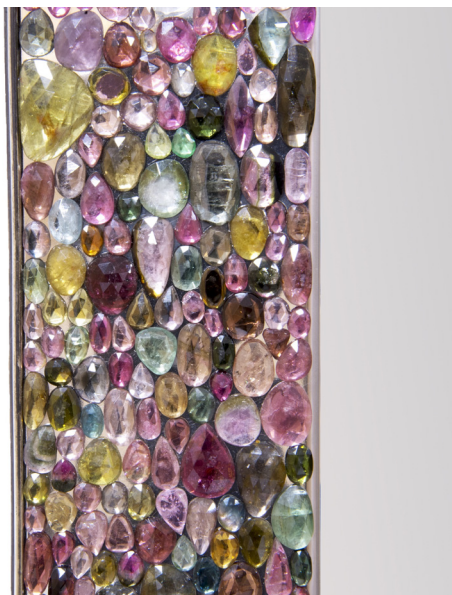

MAISON
RAPIN

KAM TIN

«TUTTI FRUTTI» MIRROR, FRANCE, 2017

3,000 carats of cut and faceted tourmaline, nickel
frame, mirrored glass
H 52.5 x W 42.5 cm
H 20.67 x W 16.73 in

MAISON RAPIN
7 QUAI DE CONTI, 75006 PARIS