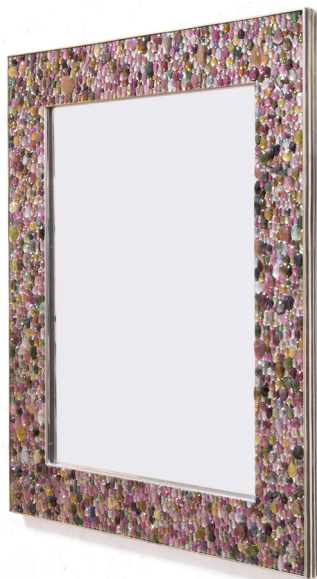

MAISON
RAPIN

KAM TIN

«TUTTI FRUTTI» MIRROR, FRANCE, 2017

3,000 carats of cut and faceted tourmaline, nickel
frame, mirrored glass
H 52.5 x W 42.5 cm
H 20.67 x W 16.73 in

MAISON RAPIN
7 QUAI DE CONTI, 75006 PARIS