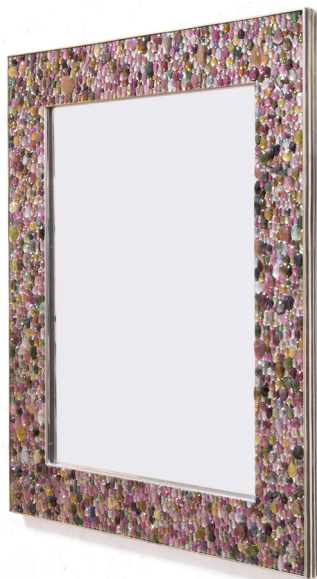

MAISON
RAPIN

KAM TIN

«TUTTI FRUTTI» MIRROR, FRANCE, 2017

3,000 carats of cut and faceted tourmaline, nickel frame,
reflecting glass
H 52.5 x W 42.5 cm
H 20.67 x W 16.73 in

MAISON RAPIN
7 QUAI DE CONTI, 75006 PARIS