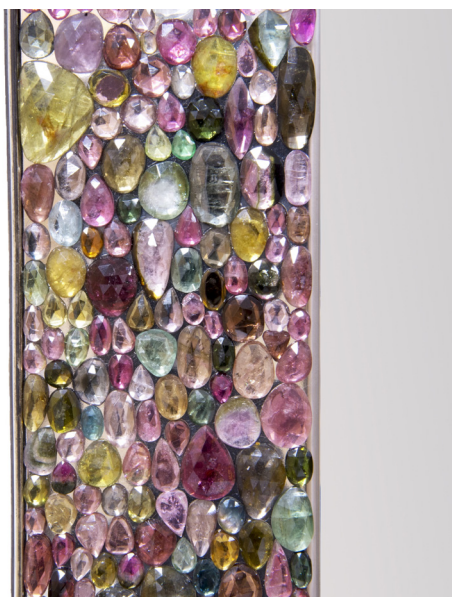

MAISON
RAPIN

KAM TIN

«TUTTI FRUTTI» MIRROR, FRANCE, 2017

3,000 carats of cut and faceted tourmaline, nickel frame,
reflecting glass
H 52.5 x W 42.5 cm
H 20.67 x W 16.73 in

MAISON RAPIN
7 QUAI DE CONTI, 75006 PARIS