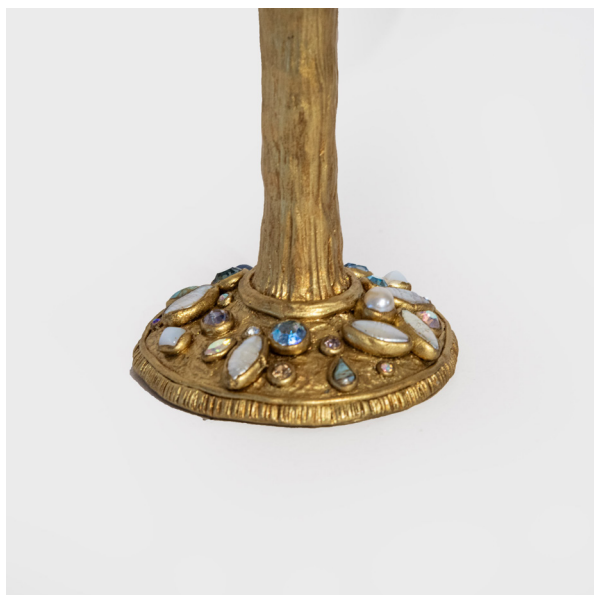

MAISON RAPIN

Ella K

MOUNTED SHELL, FRANCE, 2024

Shell mounted on a gold-leaf gilded resin stand adorned with cultured pearls and Swarovski crystals. Signed and dated.

H 12 x W 16 x D 12 cm
H 4.72 x W 6.30 x D 4.724 in