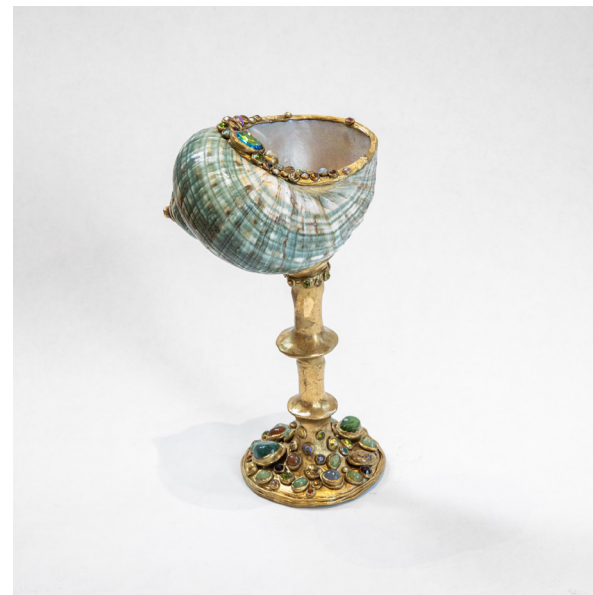

MAISON RAPIN

Ella K

MOUNTED SHELL, FRANCE, 2024

Shell mounted as a chalice on a gold-leafed resin base adorned with glass cabochons and Swarovski crystals. Signed and dated.

24 x 11.5 x 7 cm

9.45 x 4.53 x 2.76 in