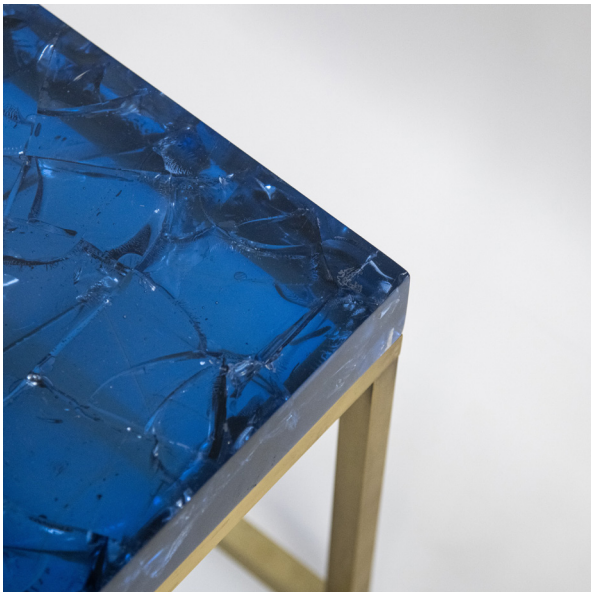

MAISON
RAPIN

Pierre Giraudon (1923-2012)

PAIRE DE TABLES D'APPOINT, FRANCE, CIRCA 1970

Pair of two square side tables, brass structure and
fractal resin top

H 41 x L 50 x P 50 cm
H 16.14 x L 19.68 x P 19.68 in