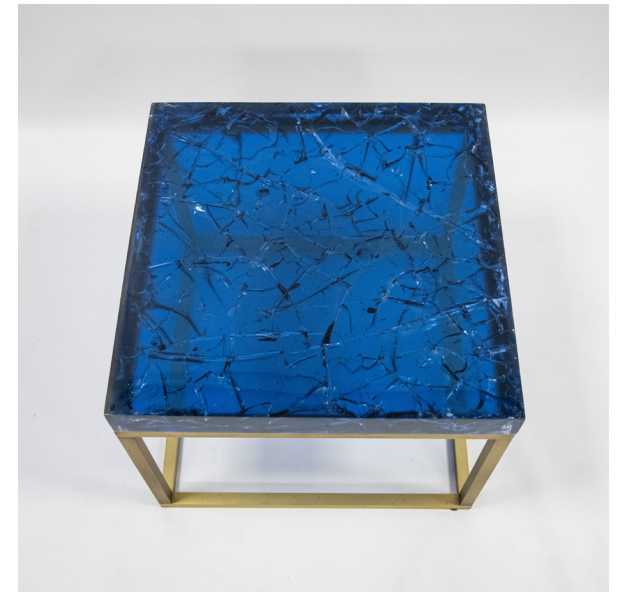

MAISON
RAPIN

Pierre Giraudon (1923-2012)

PAIRE DE TABLES D'APPOINT, FRANCE, CIRCA 1970

Pair of two square side tables, brass structure and
fractal resin top

H 41 x L 50 x P 50 cm
H 16.14 x L 19.68 x P 19.68 in