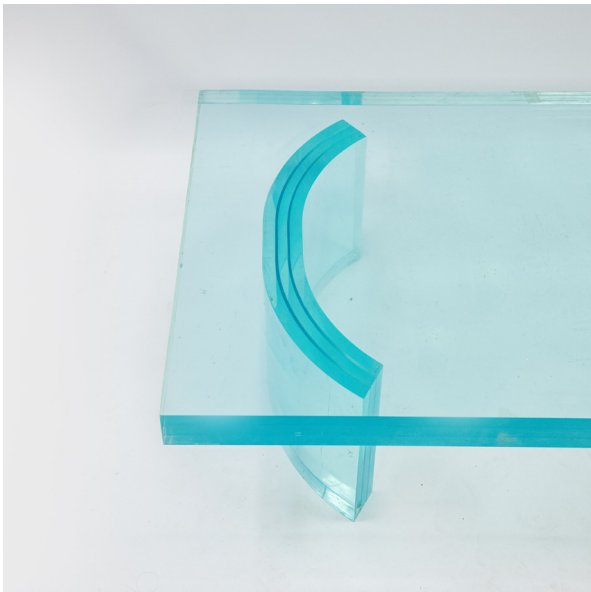

MAISON
RAPIN

Pierre Giraudon (1923-2012)

TABLE BASSE, FRANCE, CIRCA 1970

Coffee table in bluish stone resin, curved arc base.
Personal collection of the artist.

H 36.5 x L 73 x P 120 cm
H 14.37 x L 28.74 x P 47.24 in