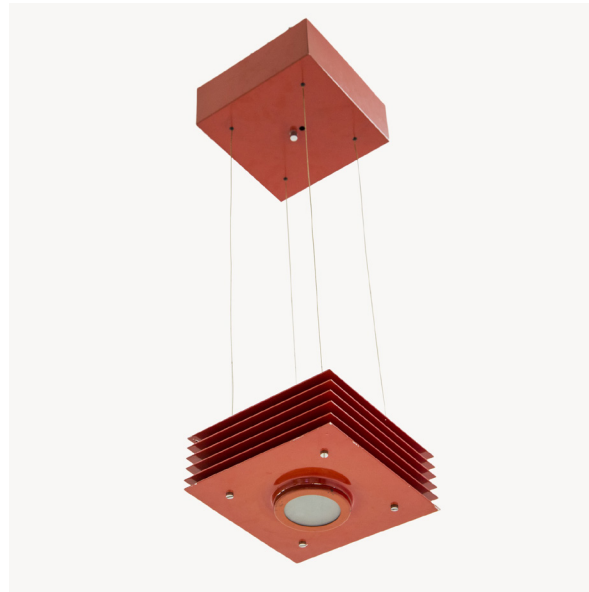

MAISON RAPIN

Ettore Sottsass (1917-2007)

LIGHT FIXTURE, ITALY, CIRCA 1970-1980

Light fixture made of painted steel, glass lens

H 87 x W 25 x D 25 cm

H 34.25 x W 9.84 x D 9.84 inches

MAISON RAPIN
7 QUAI DE CONTI, 75006 PARIS