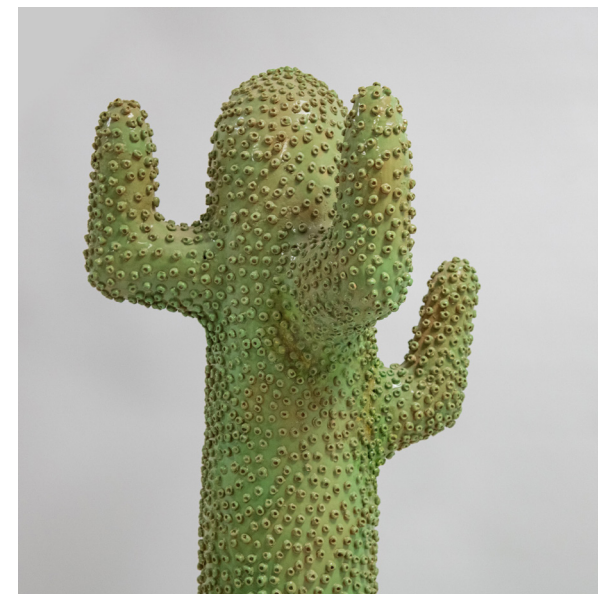

## Italian work

CERAMIC SCULPTURE, ITALY, CIRCA 1970-1980

Glazed ceramic sculpture in the shape of a cactus

H 168 x D 30 cm  
H 66.14 x D 11.81 in

MAISON RAPIN  
7 QUAI DE CONTI, 75006 PARIS

+33 (0)1 42 61 24 21  
CONTACT@MAISON-RAPIN.COM  
WWW.MAISON-RAPIN.COM