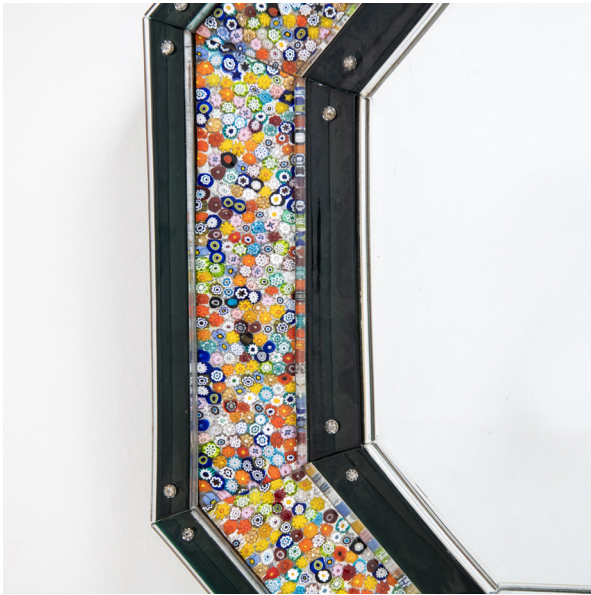

## VENINI

MURRINE MILLEFIORI MIRROR, ITALY, CIRCA 1960  
Murrine millefiori and wooden frame, mirroring  
glass

H 85 x W 69 x D 8 cm  
H 33.46 x W 27.16 x D 3.15 inches

Bibliography:  
A. Venini Diaz de Santillana, Venini. Catalogo  
ragionato 1921-1986, Skira, Milano 2000, p. 28  
H 85 x L 69 x P 8 cm