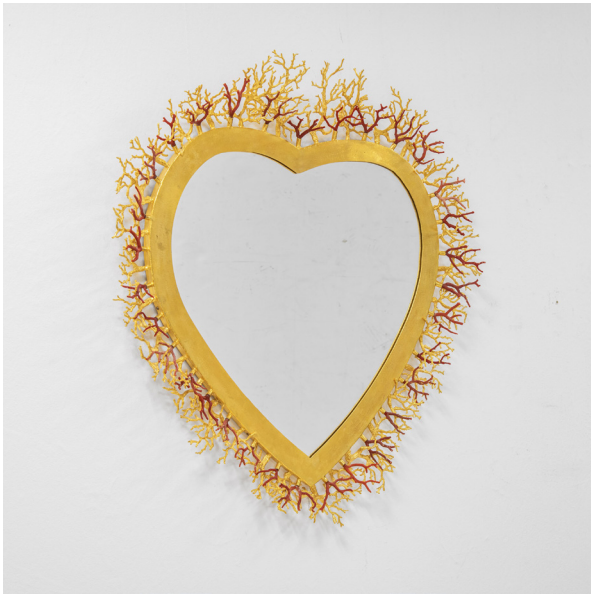

MAISON
RAPIN

Robert Goossens (1927-2016)

LARGE CORAL HEART MIRROR, FRANCE, CIRCA 1980

Heart-shaped frame in gilt-brass, gilt-bronze coral elements
and natural Mediterranean corals, mirrored glass

H 80 x W 74 cm